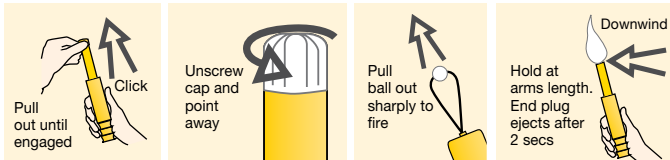

WHITE HANDFLARE

Item No. 9527520

CE 0589

The White Handflare is for use as a collision warning signal or for illumination of small areas. Designed to withstand exceptional environmental exposure and to perform reliably even after immersion in water. Featuring a unique telescopic handle with improved grip, making it very compact for stowage. Easily extended for safe handling and operation by pull wire ignitor. Produces hot white flame for 60 seconds at 2,500 candela.

Application

For use by day or night as a short-range collision warning signal, to pinpoint position and to illuminate small areas at night. These may be carried on the ship's bridge and are recommended for yachts making night passages. Four white handflares are included in our RORC kits. Also available is the similar Red Handflare (Item No. 9528500), which is used to signal distress.

Operation

1. Pull out white end until telescopic tube is fully extended and engaged.
2. Unscrew white end cap and point away.
3. Pull ball out sharply to fire.
4. Hold at arms length. Point Downwind. End plug ejects after 2 seconds delay.