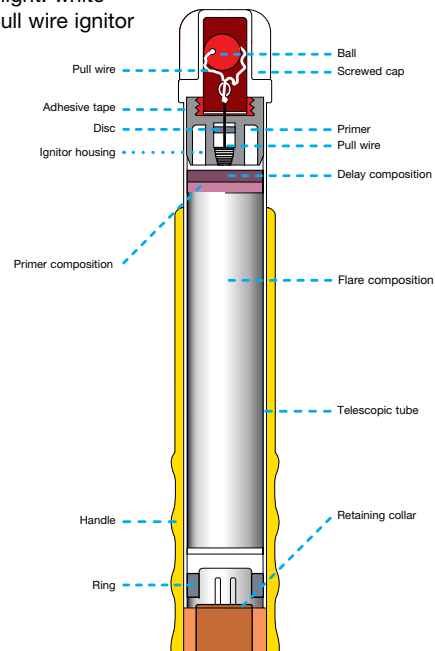

WHITE HANDFLARE

Item No. 9527520

CE 0589

The White Handflare is for use as a collision warning signal or for illumination of small areas. Designed to withstand exceptional environmental exposure and to perform reliably even after immersion in water. Featuring a unique telescopic handle with improved grip, making it very compact for stowage. Easily extended for safe handling and operation by pull wire ignitor. Produces hot white flame for 60 seconds at 2,500 candela.

Application

For use by day or night as a short-range collision warning signal, to pinpoint position and to illuminate small areas at night. These may be carried on the ship's bridge and are recommended for yachts making night passages. Four white handflares are included in our RORC kits. Also available is the similar Red Handflare (Item No. 9528500), which is used to signal distress.

Operation

1. Pull out white end until telescopic tube is fully extended and engaged.
2. Unscrew white end cap and point away.
3. Pull ball out sharply to fire.
4. Hold at arms length. Point Downwind. End plug ejects after 2 seconds delay.

Approvals

CE-0589, BAM Category P1, 0589-P1-0616

Specifications

- Length: 175 mm (6.9 in)
- Length with handle pulled out: 280 mm (11 in)
- Diameter: 28 mm (1.1 in)
- Gross Weight Max: 170g (6.0 oz)
- NEC Max: 60g (2.12 oz)
- Light intensity: 2,500 candela
- Burning time: 60 seconds
- Colour of light: white
- Ignition: pull wire ignitor